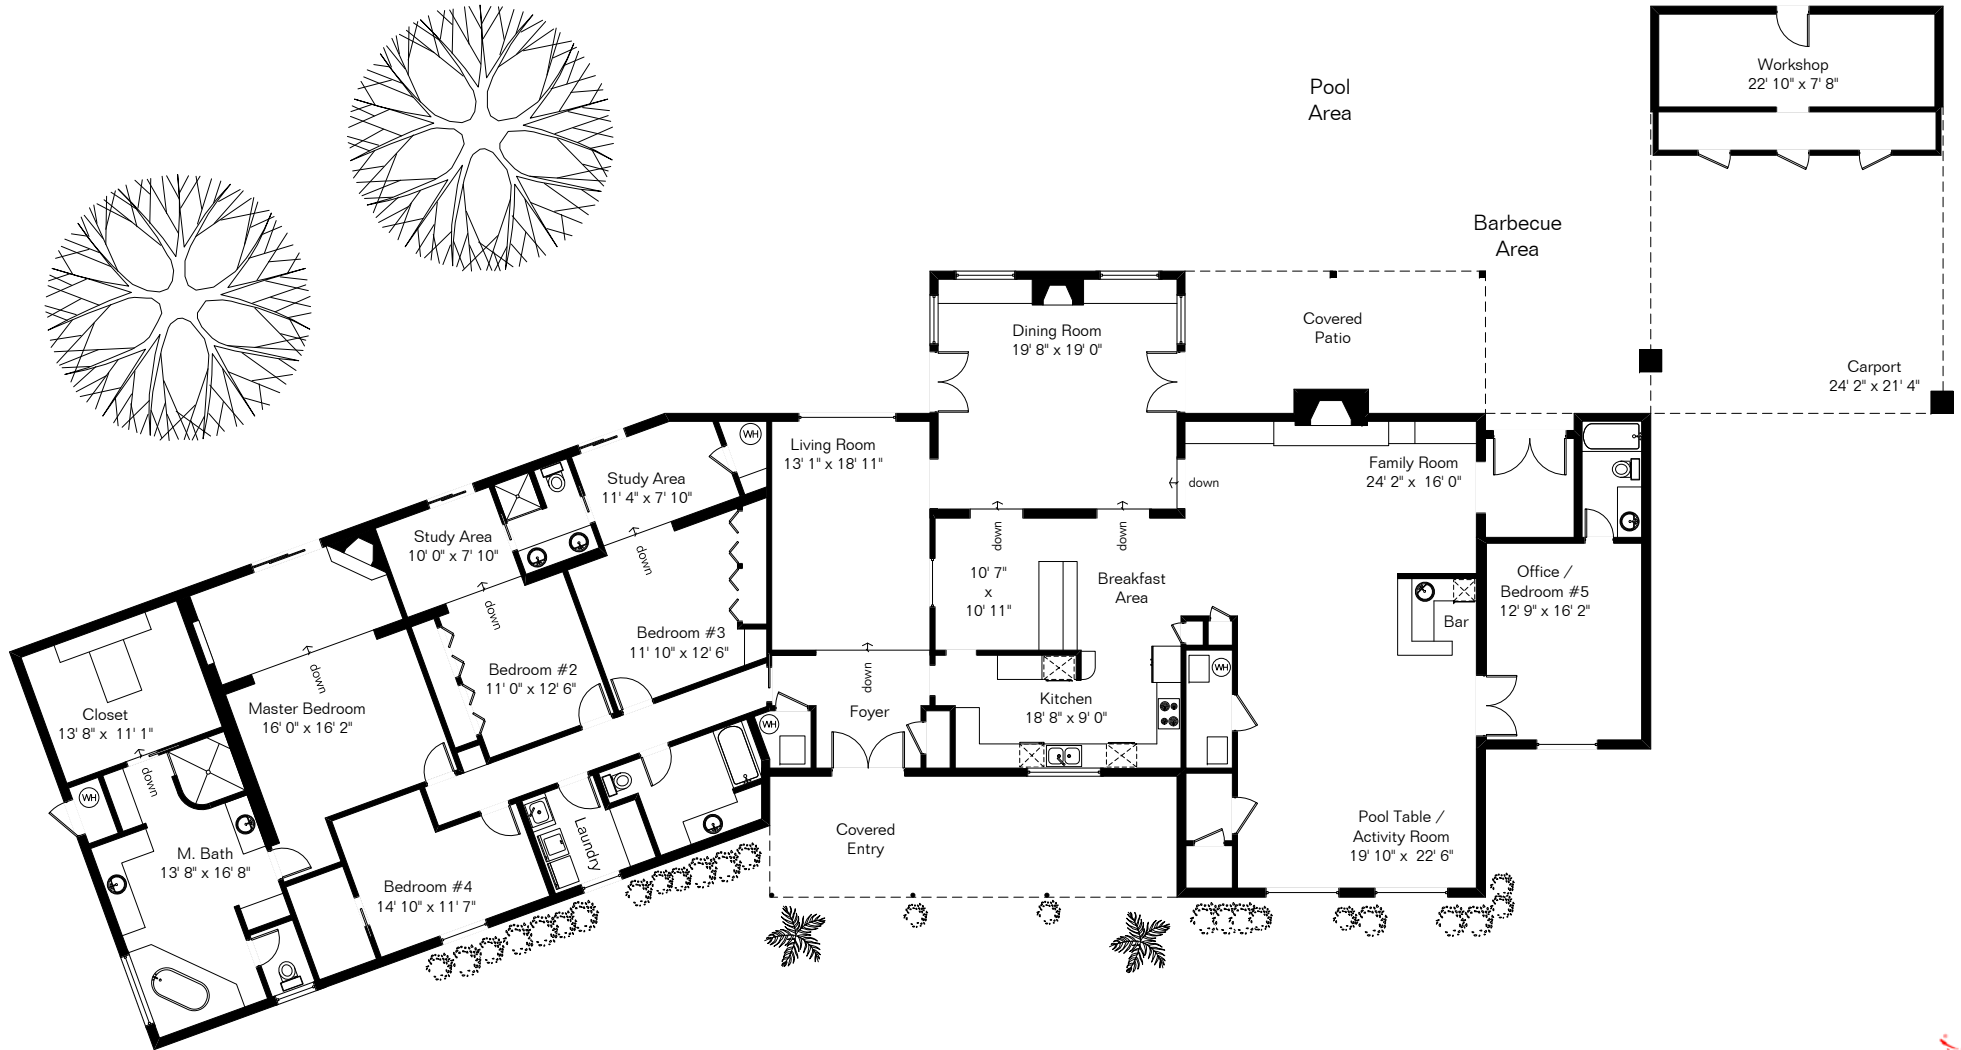

The square footages and room size information are deemed to be reliable but are not guaranteed and should be independently verified.

5930 E San Mateo

Living Area 4,737 Sq Ft

Site Visit October 2017

Copyright 2017 Floor Plans First! LLC
All Rights Reserved.